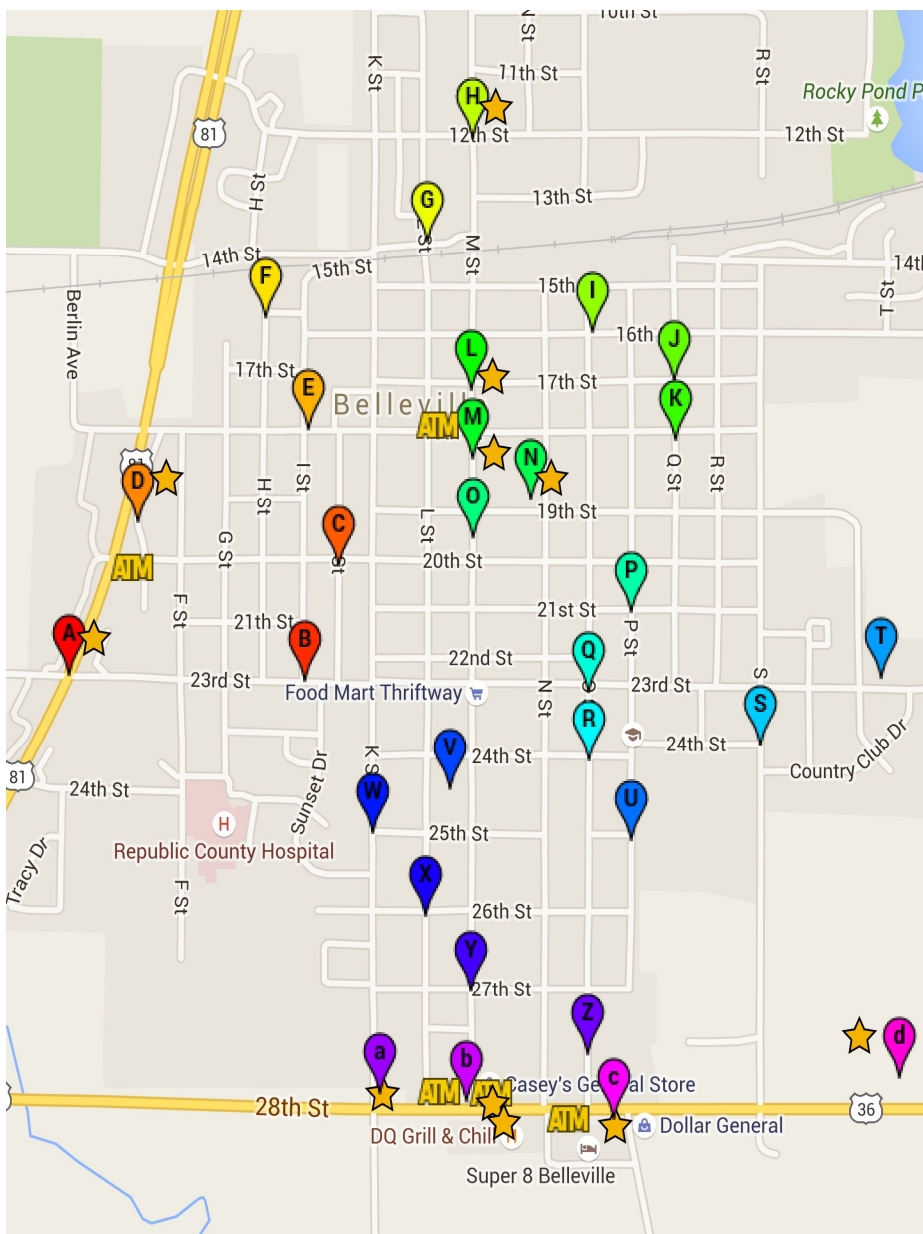

- A **308 23rd St. The Barnyard Gifts - F,S,S**
  Gifts, KU, KSU, NU items, Jewelry, baby, items, other gifts.
- B **905 23rd St - F, S, S**
  Wash tubs, Alum. ext. ladder, decor, antiques, wheelbarrow, books, tapes.
- C **2022 J St. Bob Blazek - F,S,S?**
  3 lawn mowers, snow blower, tiller, figurines, misc.
- D **2003 E Frontage Rd US 81 Hwy. Fisher Rocks - F & Sat.**
  Decorative Limestone Rocks.
- E **915 18th St. Buffalo Apartments, Federico - F, S, S**
  Apt. 207 & outside of building, Clothes Child & Adult, Entertain.Center, Bookshelf, Sheets, Shoes, Bikes, Misc.
- F **1610 H St - F, Sat.**
  Washer/Dryer, TV stand, Schwinn Airdyne, Home Decor, Frig. Dehumidifier, Camera, Fabrics & Crafts.
- G **1203 14th St. Durlfingers - F, S, S**
  Antiques, Collectibles, Glassware, Clothing, Books, Furniture, & Household goods.
- H **1205 M St. Boyer Museum - F, S, S**
  Clothing, Household, Tools, Knickknacks, baked & canned goods.
- I **1510 16th St - F, Sat.**
  Glass top wicker table & chairs, old wood burning stove and lots of misc.
- J **1702 Q St Crossroads Assembly - F, Sat.**
  18th between P & Q St. Household, Furniture, Clothing. Proceeds go to Belleville Easter Egg Hunt.
- K **1812 Q St. Jean Noble - F, S, S**
  Collectibles, Dishes, pictures, teapots, crafts, lumber, glassware.
- L **1712 M St. Crossroads Floral & Antique Villa - F, S, S**
  Items of interest to collectors, pickers & re-purposers.
- M **1820 M St. Kansas World's Fair - F, Sat.**
  Kansas Artisan Works, World-Wide Antiques.
- N **1327 19th St. Belleville Public Library - F, Sat.**
  Used Books, Cookbooks, Antique Books, DVD's & More!
- O **1915 M St. Holiday Cleaners - F, Sat.**
  Furniture, Quilts, Antiques, Collectibles, Clothing, Misc.
- P **2204 P St. Helen Fielder - F, S, S ~ Clothes, Books, Misc.**
- Q **2312 O St. Bev Coleman - F, Sat.**
  Patio Sale. Jars, cookbooks, books, purses, jewelry, Linens, Handmade items, magazines, misc.
- R **2403 O St. Bob Trecek - F, Sat.**
  Antiques, Collectibles and Misc. items.
- S **2321 S St. Tim & Jan Davis - F, Sat.**
  Wizard of Oz, Glass Showcase, Electronics, M & W Clothing, Home Interior, Collectibles, Misc.
- T **2131 23rd St. - F, Sat.**
  Furniture, dryer, clothes, household items.
- U **2508 P St. - F, Sat.**
  Housewares, furniture, home interior, party lite, Misc.
- V **2621 L St. - F, Sat.**
  Vintage, glassware, toys, enamelware, wood doors, primitives, clothes & misc.
- W **2504 K St. Carol Bridgman - F, Sat.**
  Antique fainting sofa, curio cabinet, entertain. centers, Kirby vac. micro cart, lawn chairs, mantle clock, misc.
- X **2606 L St. - S, S**
  Microwave, clothes, table/chairs, couch, bed-frame, headboard, entertainment center.
- Y **2703 M St. B's Simple Scents & Things - F, S, S**
  Homemade Soaps, Candles, tarts, carpet fresh, sprays.
- Z **2720 O St. - F only**
  Old radios, variety of dishes, lots of misc.
- a **US 36 & K St. PK Collections - F, S, S.**
  Collectibles, Antiques, Furniture, Glassware, Primitives, 15 Vendors.
- b **Hwy 36 & M St. Candice Garcia & Korin Huncovsky - F,S,S.**
  Pies, baked goods, Tamales, Enchiladas, Bierocks, Furniture, Collectibles.
- c **1430 28th St. 2nd Time Around Consignment Sale - F,S,S**
  Multiple Vendors, Furniture, Household, Clothing, Kitchen, toys, wall decor, antiques, Misc.
- d **1766 Hwy 36 - F,S,S**
  Antiques, Furniture, Clothing, Misc.

**Belleville has all of the amenities
you need to have a
GREAT TREASURE HUNT EXPERIENCE!**

Motels & Camping

Great Variety of Food / Dining

Gas / Convenience Store

Storage Units

Multiple ATM locations (marked on the map)

Large Number of Treasure Spots!!!

Stars Mark Free Map Pick-up Spots

Don't let our construction keep you away!

It is easy to navigate around town

For More Information...Visit

www.bellevilleks.org

Belleville Chamber & Main Street