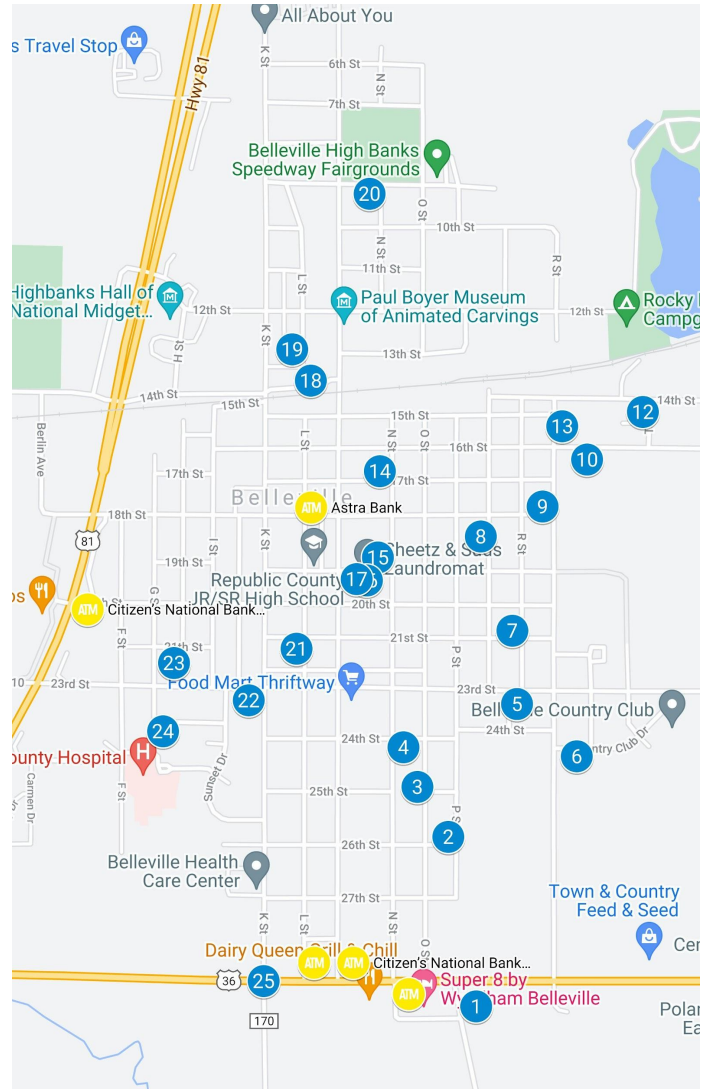

# 2021 Treasure Hunt Map

1	1430 28th St, Dina's Bargain Barn, Th,F,Sa, Clothes & Furniture, Multiple Vendors, Misc.
2	2526 P St, Stradley, S, Pulled Pork Sandwiches, Street Tacos, other BBQ, Clothes, Household Misc
3	2432 O St, S, Baby to Girls clothing, toys, Misc.
4	2401 N St, Sells, F,S,S, Auto, Antiques, Furniture, Tires, Toolboxes, Avon Wood
5	2303 R St, F,Sa, Baby, Kids, and Adult clothes, toys, Misc.
6	1914 Country Club Dr, VanHorn, F,S, Collections -Beer Cans, Stamps, 2 Man Saws, Old Books, Music instruments
7	1709 21st St, F,S,S, Antiques, Tools, Clothes,Misc
8	1812 Q St, Noble, F,S,S, gourds, bookcase, wheat dishes, lumber, tires, collectibles, misc
9	1811 18th St, Sedlacek, F,S,S, Furniture, Books, clothes, lots of Misc.
10	1920 16th St, Kauer, F,S,S, Handmade jewelry, 250 bracelets, over 150 earrings & necklaces
11	2216 16th St, Tice, F,S,S, Trunks, clothes, totes, lots of misc.
12	1506 T St, Mudd, F,S, Hot wheels, collectibles, tools, tires, parts, housewares
13	1417 S St, Williams, F,S, Household, books, games, tents, microwave, lots of misc.
14	1327 17th St, Peter Dahl Creations, F,S,S, Antique Furniture
15	1327 19th St, Belleville Public Library, F,S, Books, DVD's, More Books!
16	1320 19th St, F,S, Kolaches, Cinnamon Rolls, Antiques, Collectibles, Furniture
17	1314 19th St, Eaton, F,S,S, Bikes, antiques, old books, collectibles, pictures, totes, flowers
18	1203 14th St, Baden, F,S,S, Household, furniture, books, decor, rustic, garage, vintage
19	1224 L St, F,S,S, Handmade cigar box guitars, 2 stroke bicycles, misc
20	1322 9th St, F,S, windows, ceiling fans, Frankhoma pottery, Nordic Track, lots of misc

**Belleville has all of the amenities you need to have a Great Treasure Hunt Experience!**

- Motels & Camping**
- Great Variety of Food / Dining**
- Gas / Convenience Stores**
- Storage Units**
- Multiple ATM locations (marked on the map)**
- Free Map Pick-up Spots at each sale!**
- Large Number of Treasure Spots!!!**